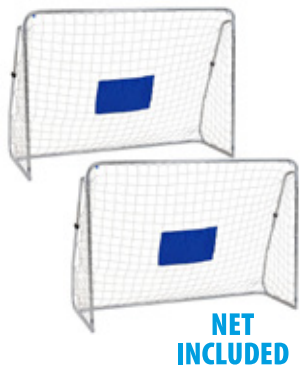

TO GO CM 101 DX7054 / TO GO CM 122 DX 7056
Trampolino elastico PRO. DX7054 diametro cm 101.
PRO elastic springboard. DX7054 101 cm. of diameter.
Trampolino elastico PRO. DX7056 diametro cm 122.
PRO elastic springboard. DX7056 122 cm. of diameter.

SMART GOAL JR

NET INCLUDED

DX7000
Porta minicalcio gioco in tubo di acciaio cm180x120 completa di reti.
Game mini-football goal, steel tube 180x120 cm.
Nets included.

CLASSIC GOAL JR