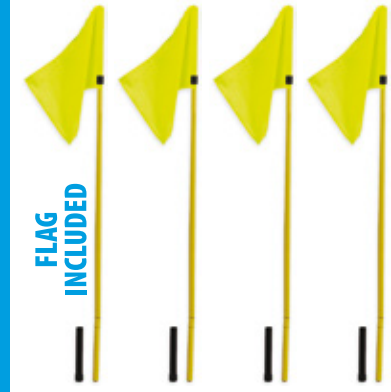

LINEMAN'S SET

DX2100
 Set guardalinee completo composto da due bandiere due aste due clip con borsa, DEXE DESIGN.
Complete linesman set of 2 flags + 2 poles + 2 clips with bag, DEXE DESIGN.

CORNER FLUO SET 4pcs / FLAG