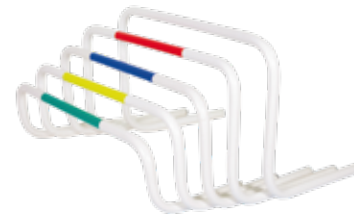

CONNECT CLIP

DX1240

Clip girevole per ostacoli 25 mm.
Connector clip for hurdle mm25.

SPIKE

DX1230/H. 172CM

Palo slalom standard puntale acciaio.
Slalom standard pole with steel tip.

RETURN 20/25/30/35/40

DX1250/20CM - DX1252/25CM - DX1254/30CM
DX1256/35CM - DX 1258/40CM