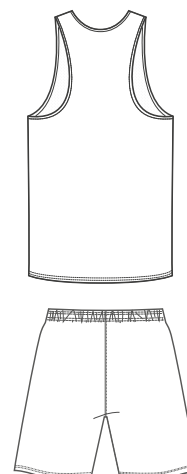

SIZE		OTHER SIZES ON REQUEST						
M	L	XL	2XL	3XL	3XS	2XS	XS	S

BRASILE SET

BRASILE MAN SET BEACH VOLLEY

BRASILE SET S105

- No sleeve beach volley man t-shirt
- Beach volley man shorts
- 100% mesh dry pol. fabric

100% MESH DRY POL. FABRIC

100% MESH DRY POL. FABRIC

EXAMPLE

100% MESH DRY POL. FABRIC

100% MESH DRY POL. FABRIC

EXAMPLE

SUBLIMAZIONE **SE**
SUBLIMATION

REALIZZIAMO IL CAPO
CON IL TUO DESIGN
ESCLUSIVO

WE PRODUCE THIS
ITEM WITH YOUR
EXCLUSIVE DESIGN

MID IMPACT
CLOSE-FITTING

SIZE		OTHER SIZES ON REQUEST			
M	L	XL	2XL	3XL	3XS 2XS XS S

PRIMATO

3AST BB W NS GIRL T-SHIRT MG18C

- No sleeve basketball girl t-shirt
- 100% top mesh k pol. fabric