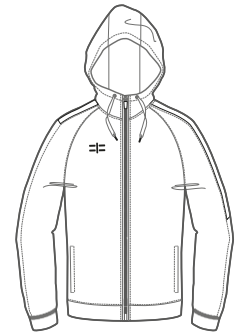

AVAILABLE COLOURS
BLACK
NAVY BLUE
INSERTO: TUTTI I COLORI
INSERT: FULL COLOURS

ESCAP3 TECH FULL ZIP

ESCAP3 TECH SWEATSHIRT

ESCAP3 TECH FULL ZIP P752

- Representative hooded zip sweatshirt
- 100% polyester st fabric

STAMPA E PERSONALIZZA IL TUO CAPPUCCIO