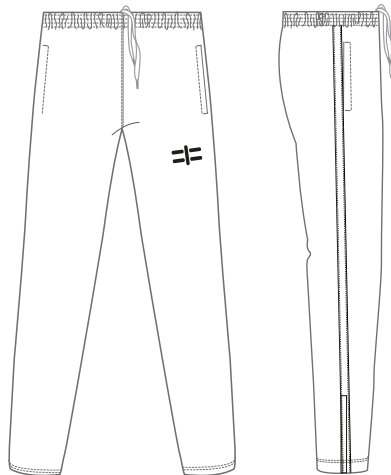

ESCAP3 FULL ZIP F750

- Representative hooded zip sweatshirt
- 100% special cotton fabric

ESCAP3 FULL ZIP F754

- Representative hooded zip sweatshirt
- 100% cotton 280 gr. fabric

ESCAP3 FULL ZIP

ESCAP3 SWEATSHIRT

AVAILABLE COLOURS

COLOR DISPONIBILI	BLACK
	NAVY BLUE
	GREY MELANGE
	DARK GREY MELANGE

INSERTO: TUTTI I COLORI
INSERT: FULL COLOURS

100% PRINTED POLYESTER FABRIC

PERSONALIZZA IL TUO CAPPUCCIO

100% SPECIAL COTTON FABRIC

100% POLYESTER ST FABRIC

100% PRINTED POLYESTER FABRIC

STAMPA E PERSONALIZZA IL TUO CAPPUCCIO

EXAMPLE

EXAMPLE

100% COTTON 280 gr. FABRIC

SIZE		OTHER SIZES ON REQUEST				
M	L	XL	2XL	3XL	4XL	S

MID IMPACT
CLOSE - FITTING

REALIZZIAMO IL CAPO
CON I TUOI COLORI
ESCLUSIVI

WE PRODUCE THIS
ITEM WITH YOUR
EXCLUSIVE COLOURS

ESCAP3 FIT LONG PANTS P710

- Representative long pants
- 100% special cotton fabric

ESCAP3 FIT LONG PANTS P714

- Representative long pants
- 100% cotton 280 gr. fabric

ESCAP3 FIT

ESCAP3 FIT LONG PANTS

AVAILABLE COLOURS

COLORI DISPONIBILI	BLACK
	NAVY BLUE
	GREY
	DARK GREY

100% SPECIAL COTTON FABRIC

EXAMPLE

100% SPECIAL COTTON FABRIC

SIZE		OTHER SIZES ON REQUEST				
M	L	XL	2XL	3XL	4XL	S

MID IMPACT
CLOSE - FITTING