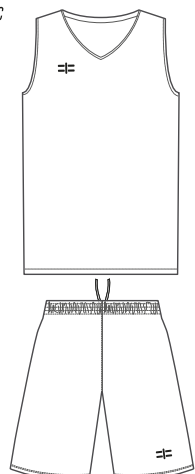

REALIZZIAMO IL CAPO
CON I TUOI COLORI
ESCLUSIVI

WE PRODUCE THIS
ITEM WITH YOUR
EXCLUSIVE COLOURS

MID IMPACT
CLOSE - FITTING

SIZE

OTHER SIZES ON REQUEST

SIZE		OTHER SIZES ON REQUEST			
M	L	XL	2XL	3XL	
					3XS 2XS XS S

PRIMATO