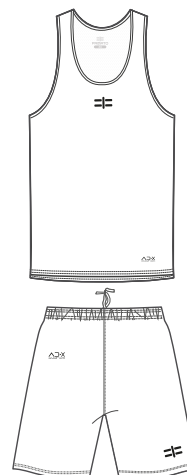

SIZE		OTHER SIZES ON REQUEST						
M	L	XL	2XL	3XL	3XS	2XS	XS	S

BRASILE SET

BRASILE MAN SET BEACH VOLLEY

BRASILE SET S105

- No sleeve beach volley man t-shirt
- Beach volley man shorts
- 100% mesh dry pol. fabric

100% MESH DRY POL. FABRIC

100% MESH DRY POL. FABRIC

EXAMPLE

100% MESH DRY POL. FABRIC

100% MESH DRY POL. FABRIC

EXAMPLE

SUBLIMAZIONE **SE**
SUBLIMATION

REALIZZIAMO IL CAPO
CON IL TUO DESIGN
ESCLUSIVO

WE PRODUCE THIS
ITEM WITH YOUR
EXCLUSIVE DESIGN

MID IMPACT
CLOSE-FITTING

SIZE		OTHER SIZES ON REQUEST			
M	L	XL	2XL	3XL	3XS 2XS XS S

PRIMATO

3AST BB W NS GIRL T-SHIRT MG18C

- No sleeve basketball girl t-shirt
- 100% top mesh k pol. fabric