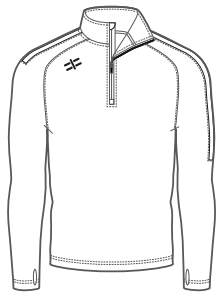

NATUR3 SWEATSHIRT F465

- Long sleeve training sweatshirt
- 100% polyester st fabric