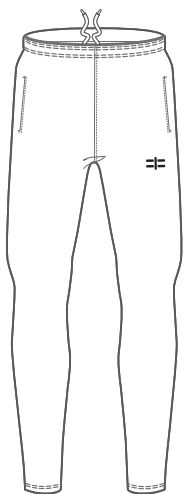

NATUR3 FIT P530

- Long training pants
- 100% polyester st fabric