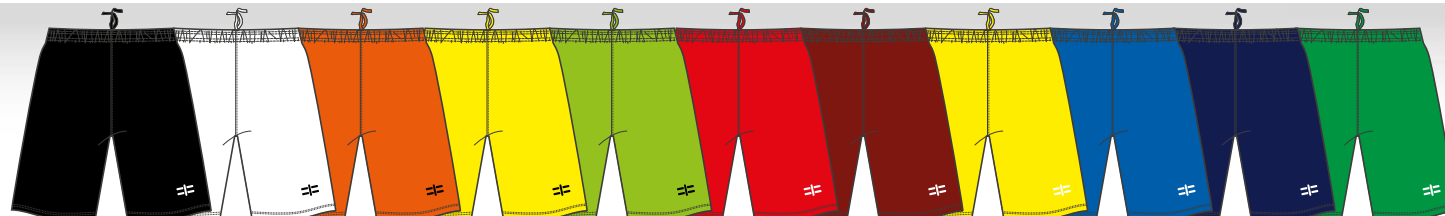

BURGUNDY
M030C-10

ROYAL
M030C-09

NAVY
M030C-04

RECOMMENDED SHORTS

BLACK
P030-01

WHITE
P030-00

FLUO ORANGE
P030-19

FLUO YELLOW
P030-21