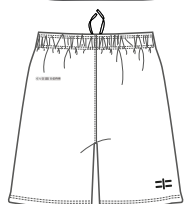

CHALL3NGE

CHALL3NGE SS T-SHIRT

Style Art. M116C	SIZE 4XS - 3XL

- Short sleeve soccer t-shirt
- 100% H.Q. polyester tech dry fabric

L3AGUE SHORTS

Style Art. P116	SIZE 4XS - 3XL

- Soccer shorts
- 100% Polyester tech dry fabric

DESIGN

FRONT