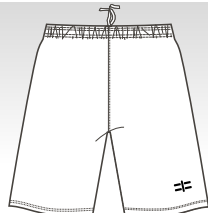

WHITE
P030-00