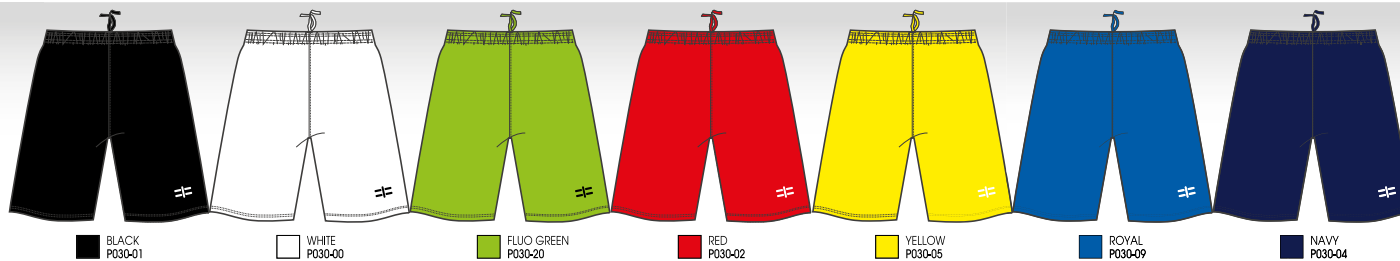

RECOMMENDED SHORTS

BLACK
P030-01

WHITE
P030-00

FLUO GREEN
P030-20

RED
P030-02

YELLOW
P030-05

ROYAL
P030-09

NAVY
P030-04

AL PRONTO
IMMEDIATELY AVAILABLE

TITANUM