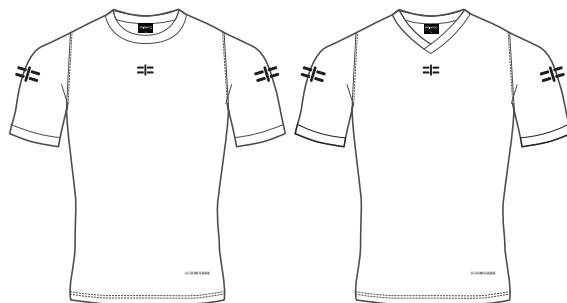

WARRIOR

WARRIOR V-NECK SS T-SHIRT

Style Art. M121C	SIZE 3XS - 3XL

- Short sleeve soccer t-shirt
- 100% H.Q. polyester tech dry 2T fabric

WARRIOR C-NECK SS T-SHIRT

Style Art. M120C	SIZE 3XS - 3XL

- Short sleeve soccer t-shirt
- 100% H.Q. polyester tech dry 2T fabric

ENTRADA SHORTS

Style Art. P153	SIZE 3XS - 3XL

- Soccer shorts
- 100% Polyester tech dry fabric

DESIGN

C-NECK

V-NECK