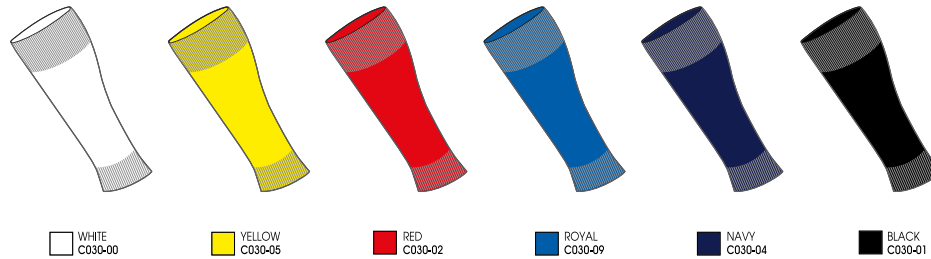

FOOTBALL SOCKS

☐ WHITE C030-00
☐ YELLOW C030-05
☐ RED C030-02
☐ ROYAL C030-09
☐ NAVY C030-04
☐ BLACK C030-01

DESIGN