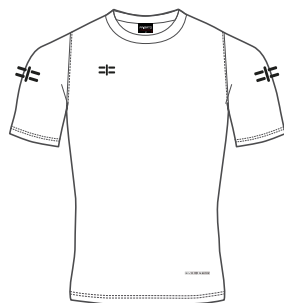

CHALL3NGE

CHALL3NGE SS T-SHIRT

Style Art. M116C	SIZE 4XS - 3XL

- Short sleeve soccer t-shirt
- 100% H.Q. polyester tech dry fabric

L3AGUE SHORTS

Style Art. P116	SIZE 4XS - 3XL

- Soccer shorts
- 100% Polyester tech dry fabric

DESIGN

FRONT