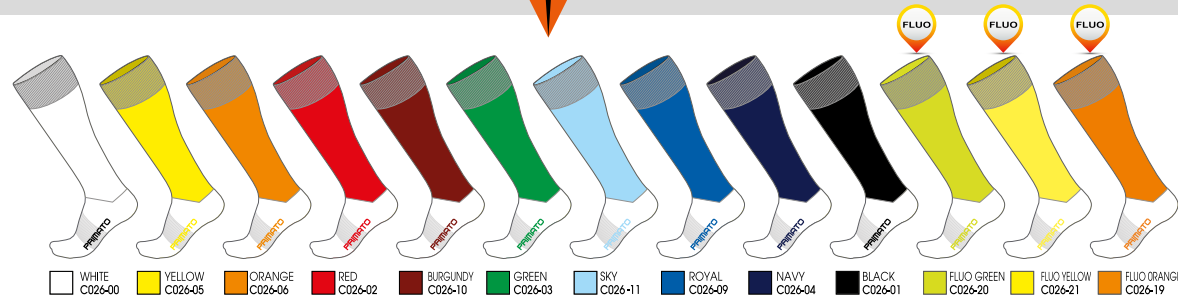

GUARD LOCK SLEEVES

BLACK
A230-01

DESIGN

AEROCK

AEROCK SHINGUARD

NEW

Style Art. A240	SIZE KID - JR - SR
--------------------	-----------------------

- Soccer shinguard with printed logo
- 50% polypropylene, 50% EVA

SHINGUARD

BLACK-FLUO GREEN
A240-01-20

KLIMA NEW

FOOTBALL SOCKS

Style Art. C026	SIZE MINI - KID - JUNIOR - SENIOR
--------------------	--------------------------------------

- Socks
- 75% polyester - 15% co. - 7% polyamide - 3% elastan

FOOTBALL SOCKS

WHITE C026-00
 YELLOW C026-05
 ORANGE C026-06
 RED C026-02
 BURGUNDY C026-10
 GREEN C026-03
 SKY C026-11
 ROYAL C026-09
 NAVY C026-04
 BLACK C026-01
 FLUO GREEN C026-20
 FLUO YELLOW C026-21
 FLUO ORANGE C026-19