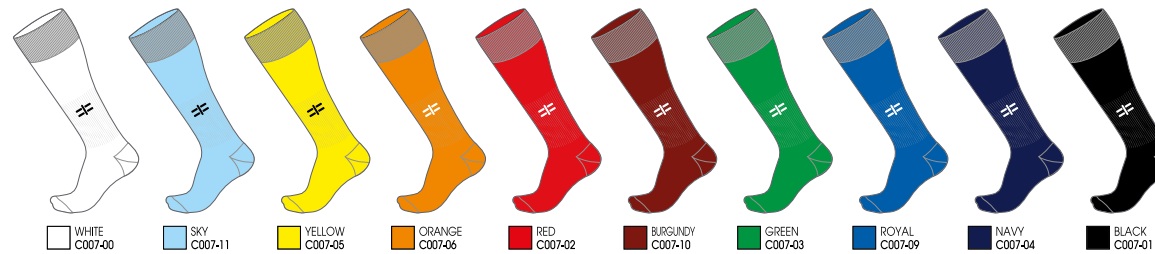

DESIGN

TEAM MATCH

FOOTBALL SOCKS

Style Art. C007	SIZE KID - JUNIOR - SENIOR
--------------------	-------------------------------

- Socks
- 65% polyester - 25% polyamid - 10% elastan

FOOTBALL SOCKS

WHITE C007-00
 SKY C007-11
 YELLOW C007-05
 ORANGE C007-06
 RED C007-02
 BURGUNDY C007-10
 GREEN C007-03
 ROYAL C007-09
 NAVY C007-04
 BLACK C007-01