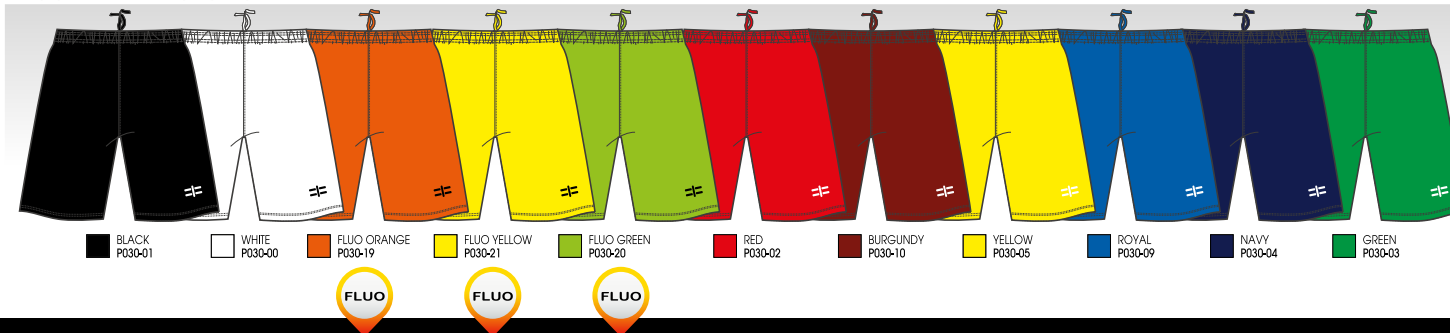

- Arms warmer
- 100% Polyester tech dry fabric

KOMBI FOOTBALL SET

mid impact
CLOSE - FITTING

DESIGN

RECOMMENDED SHORTS

GK VERSION

ADX SYSTEM

DESIGN