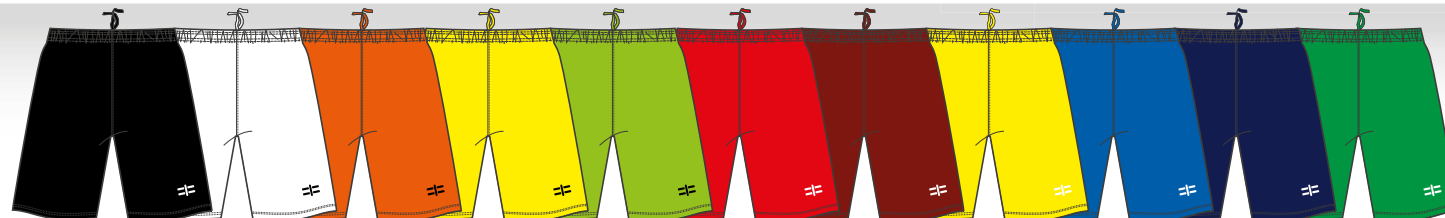

RECOMMENDED SHORTS

- BLACK P030-01
- WHITE P030-00
- FLUO ORANGE P030-19
- FLUO YELLOW P030-21
- FLUO GREEN P030-20
- RED P030-02
- BURGUNDY P030-10
- YELLOW P030-05
- ROYAL P030-09
- NAVY P030-04
- GREEN P030-03

FLUO

FLUO

FLUO