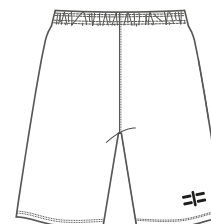

MINIMO 18 PEZZI
MIN. 18 PCS

OTHER SIZES ON REQUEST

FOOTBALL SET CUSTOM MADE

DESIGN

ABBINA I COLORI COME VUOI TU
MATCH COLOURS AS YOU WISH

COLORI DISPONIBILI/AVAILABLE COLOURS

- WHITE 00
- BLACK 01
- RED 02
- ORANGE 06
- YELLOW 05
- ROYAL 09
- NAVY 04
- SKY 11
- GREEN 03
- BURGUNDY 10
- VIOLET 12
- FLUO YELLOW 21
- FLUO ORANGE 19
- FLUO GREEN 20