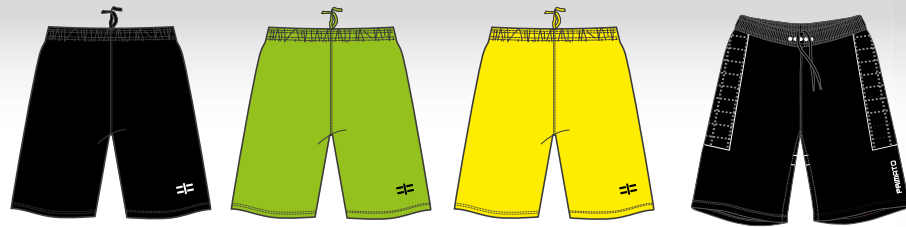

RECOMMENDED SHORTS

BLACK
P030-01

FLUO GREEN
P030-20

FLUO GREEN
P030-21

BLACK
P084K-01