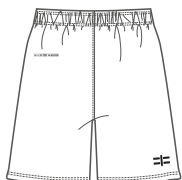

WARRIOR

WARRIOR V-NECK SS T-SHIRT

Style Art. M121C	SIZE 3XS - 3XL

- Short sleeve soccer t-shirt
- 100% H.Q. polyester tech dry 2T fabric

WARRIOR C-NECK SS T-SHIRT

Style Art. M120C	SIZE 3XS - 3XL

- Short sleeve soccer t-shirt
- 100% H.Q. polyester tech dry 2T fabric

ENTRADA SHORTS

Style Art. P153	SIZE 3XS - 3XL

- Soccer shorts
- 100% Polyester tech dry fabric

DESIGN

FRONT

WITH
YOUR
DESIGN

EVO GEAR
CUSTOM MADE

» REALIZZAMO IL CAPO CON IL TUO DESIGN ESCLUSIVO
» WE PRODUCE THIS ITEM WITH YOUR EXCLUSIVE DESIGN

MINIMO 18 PEZZI
MIN 18 PCS

OTHER SIZES ON REQUEST

EVO GEAR PROJECT

**CREA CON NOI LA
TUA MAGLIA SPECIALE:
NOI LA REALIZZAMO!**

CREATE WITH US
YOUR SPECIAL T-SHIRT:
WE WILL PRODUCE!