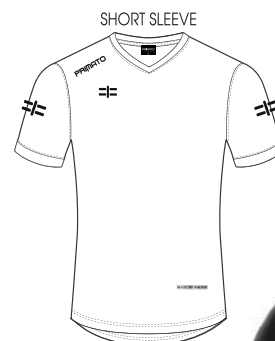

EVOQU3 M

EVOQU3 NS MAN T-SHIRT **TOP**

Style Art. M535C	SIZE 3XS - 3XL

- No sleeve man volley t-shirt
- 100% Polyester elast 2 t dry fabrics

EVOQU3 SS MAN T-SHIRT **TOP**

Style Art. M535C	SIZE 3XS - 3XL

- Short sleeve man volley t-shirt
- 100% Polyester elast 2 t dry fabrics

EVONIUQ3 MAN SHORTS

Style Art. P535	SIZE 3XS - 3XL

- Volleyball man shorts
- 100% Polyester tech dry h. fabrics

MINIMO 15 PEZZI
MIN. 15 PCS

OTHER SIZES ON REQUEST

EVO GEAR PROJECT

DESIGN

FRONT

BACK

mid impact
CLOSE - FITTING

WITH
YOUR
DESIGN

**CREA CON NOI LA
TUA MAGLIA SPECIALE:
NOI LA REALIZZIAMO!**

CREATE WITH US
YOUR SPECIAL T-SHIRT:
WE WILL PRODUCE!