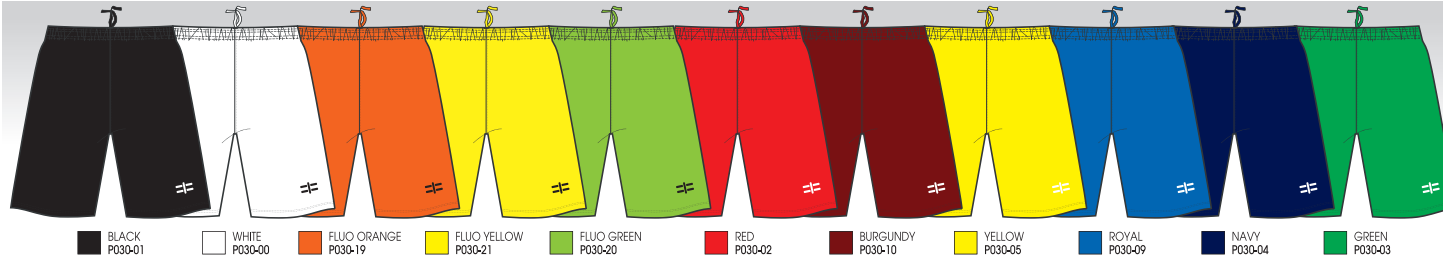

RECOMMENDED SHORTS

BLACK
P030-01

WHITE
P030-00

FLUO ORANGE
P030-19

FLUO YELLOW
P030-21

FLUO GREEN
P030-20

RED
P030-02

BURGUNDY
P030-10

YELLOW
P030-05

ROYAL
P030-09

NAVY
P030-04

GREEN
P030-03

FLUO

FLUO

FLUO