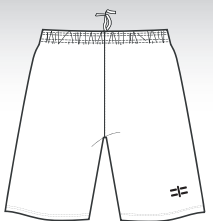

## RECOMMENDED SHORTS

FLUO GREEN  
P030-20

RED  
P030-02

NAVY  
P030-04

WHITE  
P030-00

WHITE-ROYAL  
M059C-00-09

ROYAL-WHITE  
M059C-09-00

YELLOW-NAVY  
M059C-05-04