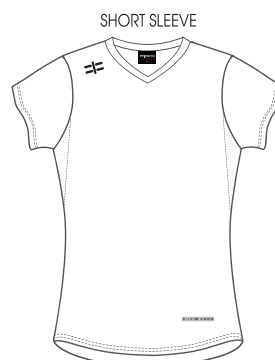

### 3L3VYA SHORTS

Style	SIZE
Art. P506	3XS - 3XL

- Volleyball girl shorts
- 100% Polyester elast top fabrics

MINIMO 15 PEZZI  
MIN. 15 PCS

OTHER SIZES ON REQUEST

EVO GEAR PROJECT

DESIGN

mid impact  
CLOSE - FITTING