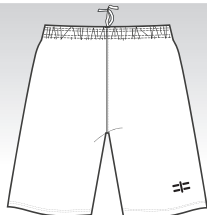

WHITE
P030-00