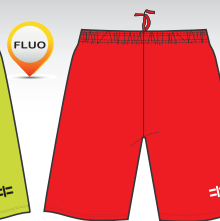

RED
P030-02