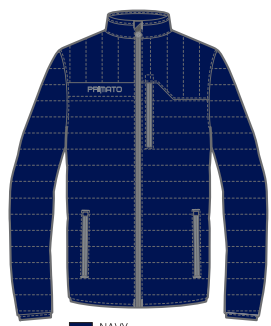

## EMBLEMA FIT PADDED JACKET

Style Art. J330	SIZE 4XS - 3XL
--------------------	-------------------

- Padded jacket
- 100% nylon waterp fabric

PADDED JACKET

DESIGN

NAVY  
J330-04

BACK

BLACK  
J330-01