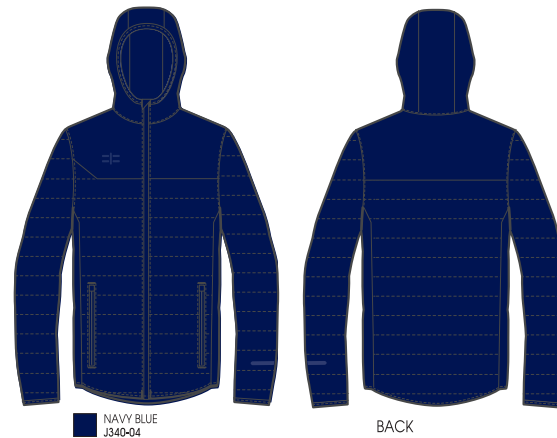

## IC3LAND WINTER HYBRID JACKET

Style Art. J340	SIZE 4XS - 4XL
--------------------	-------------------

- Padded jacket
- 100% micro nylon/ softshell tech padded fabric

PADDED JACKET

DESIGN