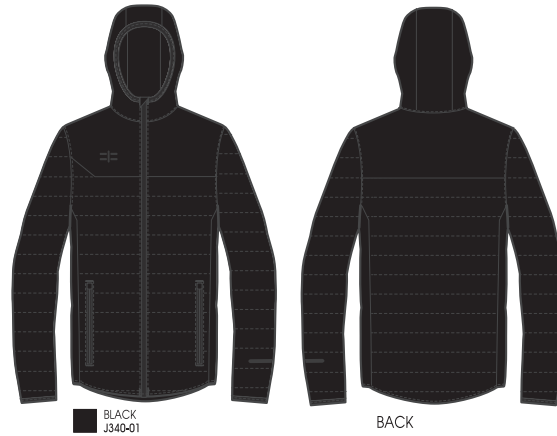

## IC3LAND WINTER HYBRID JACKET

Style Art. J340	SIZE 4XS - 4XL
--------------------	-------------------

- Padded jacket
- 100% micro nylon/ softshell tech padded fabric

PADDED JACKET

DESIGN