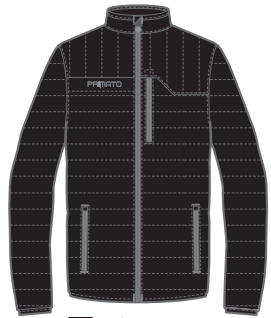

## EMBLEMA FIT PADDED JACKET

Style Art. J330	SIZE 4XS - 3XL
--------------------	-------------------

- Padded jacket
- 100% nylon waterp fabric

PADDED JACKET

DESIGN

NAVY  
J330-04

BACK

BLACK  
J330-01