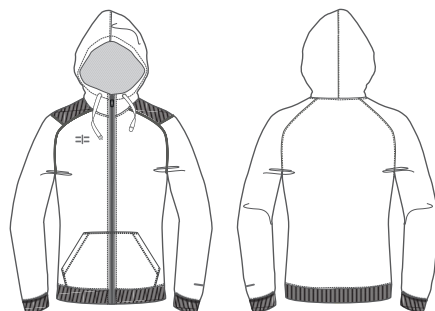

KOMBI REPRESENTATIVE TRACKSUIT

DESIGN