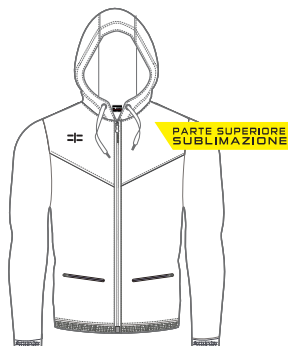

R3ACTION LINE

R3ACTION FULL ZIP SWEATSHIRT

Style Art. F755	SIZE 4XS - 3XL

- Representative full zip sweatshirt
- 100% Polyester ZFR fabric

R3ACTIVA HOOD FULL ZIP SWEATSHIRT

Style Art. F756	SIZE 4XS - 3XL

- Representative hooded sweatshirt
- 100% Polyester ZFR fabric

R3ACTIVO FIT TRAINING PANT

Style Art. P755	SIZE 4XS - 3XL

- Long training pant
- 100% Polyester ZFR fabric

R3ACTIVO DELEGATION ZIP PANT

Style Art. P756	SIZE 4XS - 3XL

- Representative long pant
- 100% Polyester ZFR fabric

MINIMO 25 PEZZI
MIN. 25 PCS

OTHER SIZES ON REQUEST

EVO GEAR PROJECT

DESIGN

ABBINA I COLORI COME VUOI TU
MATCH COLOURS AS YOU WISH

COLORI DISPONIBILI / AVAILABLE COLOURS

- WHITE 00
- BLACK 01
- RED 02
- ORANGE 06
- YELLOW 05
- ROYAL 09
- NAVY 04
- SKY 11
- GREEN 03
- BURGUNDY 10
- VIOLET 12
- FLUO YELLOW 21
- FLUO ORANGE 19
- FLUO GREEN 20

REALIZZAMO IL CAPO
CON I TUOI COLORI
ESCLUSIVI

WE PRODUCE THIS
ITEM WITH YOUR
EXCLUSIVE COLOURS

WITH
YOUR
DESIGN

**CREA CON NOI LA
TUA FELPA SPECIALE:
NOI LA REALIZZAMO!**

**CREATE WITH US
YOUR SPECIAL SWEATSHIRT:
WE WILL PRODUCE!**

SPORTSWEAR

PRIMATO