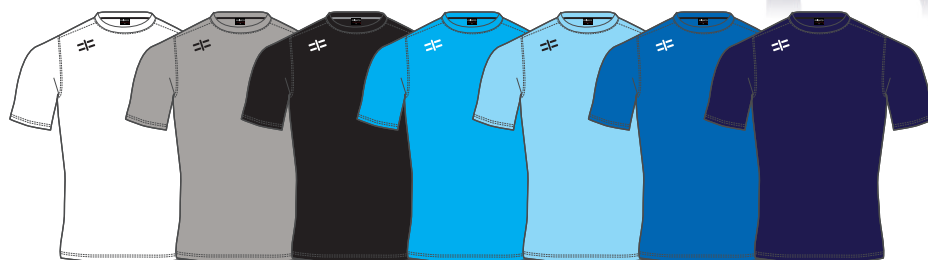

## ELITE POLO

## ELITE SS POLO

Style	SIZE
Art. 1101C	5XS - 3XL

- Short sleeve representative polo
- 100% piquet extra quality cotton 180gr. fabric

## ELITE GIRL SS POLO

Style	SIZE
Art. 1101C	XS - XL

- Short sleeve representative girl polo
- 100% piquet extra quality cotton 180gr. fabric

POLO

mid impact  
CLOSE - FITTING

WHITE-00   GREY-07   BLACK-01   CYAN-15   SKY-11   ROYAL-09   NAVY-04