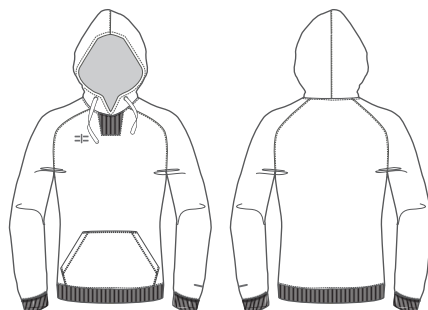

ORIGIN3

ORIGIN3 HOODED SWEATHIRT

Style Art. F435	SIZE 4XS-3XL

- Representative hooded sweatshirt
- 80% H.Q. cotton - 20% polyester fabrics

CONN3CT LONG PANTS

Style Art. P430	SIZE 4XS-3XL

- Representative long trousers
- 65% H.Q. cotton - 35% polyester fabrics

KOMBI REPRESENTATIVE TRACKSUIT

DESIGN