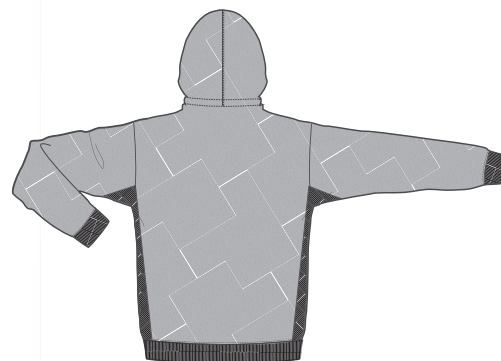

## EPOKA SWEATSHIRT

Style Art. F474	SIZE 4XS - 4XL
--------------------	-------------------

- Representative full zip hooded sweatshirt
- 80% H.Q. cotton - 20% polyester fabrics

SWEATSHIRT

DESIGN

GREY MELANGE  
F474-07